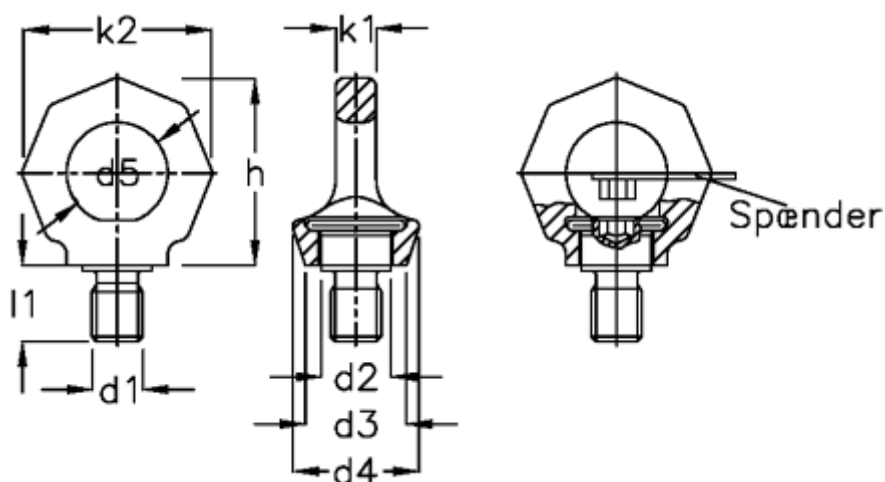

# Data Sheet

Article number: 20581M24B  
Description: E+G Lifting eye bolts  
GN 581-M24-B

## Measures

d1 = M24	K2	= 90
d2 = 33.0	l1	= 36
d3 = 48	Nominal drive = 3,2t (32000N)	
d4 = 60		
d5 = 48		
d6 = -		
H = 90		
K1 = 19.0		